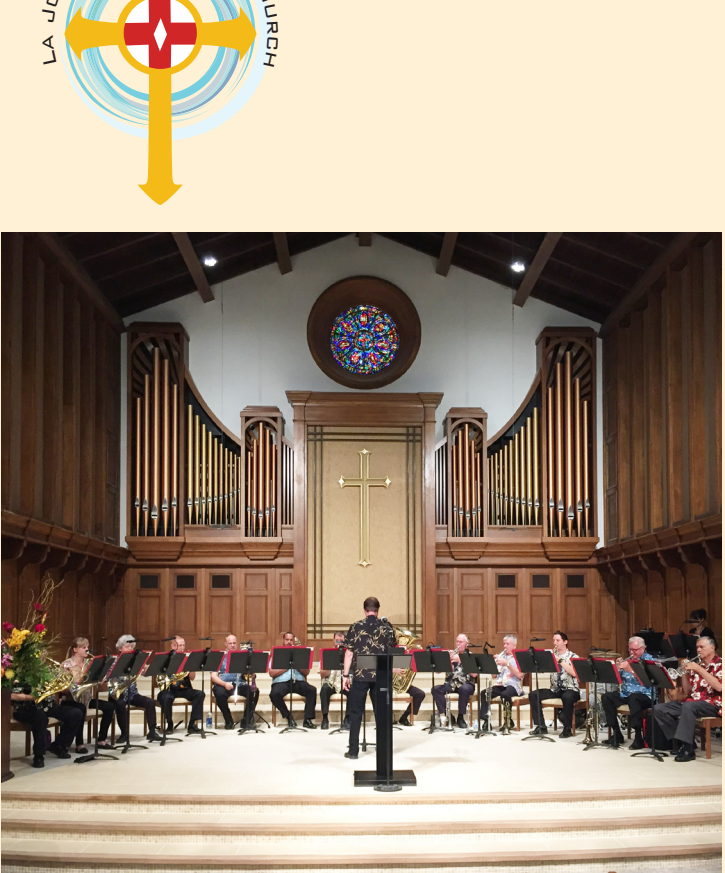

LJPC CONCERT SERIES COMMITTEE
Frank Baker (Chair),
Sally Ashburn, Jennifer Gotenstein,
Barbara Greaves, Helga Halsey,
Pat Nelson, Elizabeth Nichol, Ron Smith

FRIENDS OF THE LJPC CONCERT SERIES
Karen Carroll, Riley Fields, Bob Franks,
Sally Fuller, Candace Magee,
Jim Sedgwick, Faye Strum, Lori Thrower

LJPC WORSHIP AND ARTS COMMITTEE
Don Stevenson (Chair),
Donna Baker, Frank Baker, John Boyd,
Helga Halsey, Robin Imus, Elsie Land,
Sam Swanson

CONTACT
Ron Bolles
Director of Worship and Arts
Concert Series Manager
(858) 729-5511
ronb@ljpres.org

7715 Draper Ave. La Jolla CA 92037
Phone: (858) 454-0713
http://www.ljpres.org

LA JOLLA PRESBYTERIAN CHURCH

CONCERT SERIES & SPECIAL MUSIC 2015-2016

OUR 54TH YEAR!

MUSIC AT LA JOLLA PRESBYTERIAN CHURCH

At La Jolla Presbyterian Church we're all about Nurturing, Equipping, Going, and Celebrating. Our music program provides one means by which you can explore all four of these core values. We are blessed at LJPC to have eight music ensembles featured in our Sunday services. We invite you to check the chart to the right to see when each group performs (dates subject to change). Whether you enjoy singing, playing music or prefer to listen and be inspired, there is a place for you at LJPC!

- **Chancel Choir:** Leads weekly worship in our 8:45 and 11:00AM services
- **Worship Team:** Leads weekly worship in our 10:00AM contemporary service
- **La Jolla Brass:** Volunteer musicians play in services once a month and for special events
- **LJPC Orchestra:** Volunteer musicians play in services every other month and for special events
- **Handbell Choir:** All-ages musicians play in services once a month
- **Gloria Deo:** Youth choir for students 6th-12th
- **Joyful Sound:** Children's choir grades 2nd-5th
- **Sonshine Singers:** Children's choir grades K-1st
- **Concert Series:** Outreach events, free of charge, starts at 4:00PM on noted Sundays
- **Summer Choir:** Open to all to sing in 8:45 and 11:00AM services during noted weeks
- **Special Events:** Special worship services, concerts, or other events

THE MISSION OF THE LJPC CONCERT SERIES

We bring great music to La Jolla!

As an outreach of the Worship and Arts Ministry of La Jolla Presbyterian Church, the LJPC Concert Series is a community service program that provides inspiring music, free of charge, to the congregation and community.